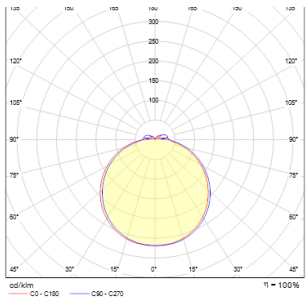

AWE 33 IP44

LED 21W 948 lm Ra 80

Ceiling light with integrated LED and an opal glass shade. The ceiling base is chrome or matte nickel. Suitable in wet environments.

RP EUR incl. VAT

R12197	AWE 33 ceiling matt nickel 230V LED 21W IP44 3000K	129,00
R12202	AWE 33 ceiling chrome 230V LED 21W IP44 3000K	150,00

IP44

3D model

manual