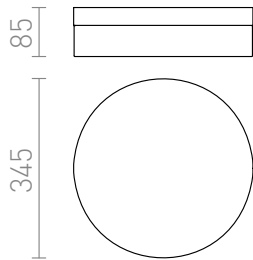

AWE 33 IP44

LED 21W 948 lm Ra 80

Ceiling light with integrated LED and an opal glass shade. The ceiling base is chrome or matte nickel. Suitable in wet environments.

RP EUR incl. VAT

R12197	AWE 33 ceiling matt nickel 230V LED 21W IP44 3000K	129,00
R12202	AWE 33 ceiling chrome 230V LED 21W IP44 3000K	150,00

IP44

 3D model

 manual