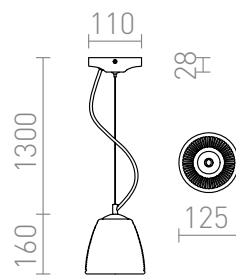

AZRIA

Elegant pendent lamp of textured glass with chrome-plated details.

RP EUR incl. VAT

R12056

AZRIA pendent smoke-colored glass 230V
G9 25W

68,00

3D model

PDF manual