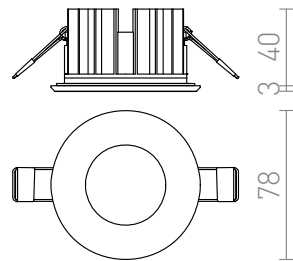

# AZTECA

**LED 9,3W 660 lm Ra 80**

Recessed LED light for installation into drywall ceilings, suitable in wet environments.

RP EUR incl. VAT

**R12910**

AZTECA matt white 230V LED 9.3W 48° IP44  
3000K

**68,00**

IP44

3D model

manual