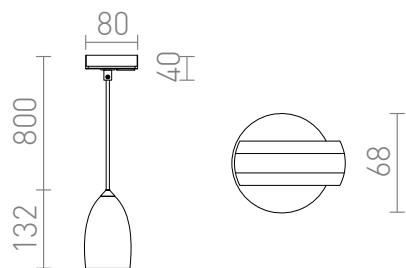

## BABADES FOR 1-CIRCUIT TRACKS

Pendent light with a shade in chrome or matte nickel, a black textile cable and adapter for 1-circuit tracks.

RP EUR incl. VAT

<b>R13212</b>	BABADES for 1-circuit tracks chrome 230V GU10 35W	<b>78,00</b>
<b>R13213</b>	BABADES for 1-circuit tracks matt nickel 230V GU10 35W	<b>78,00</b>

 3D model

 manual

G11837