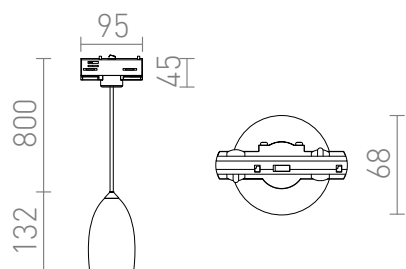

BABADES FOR 3-CIRCUIT TRACKS

Pendent light with a shade in chrome or matte nickel, a black textile cable and adapter for 3-circuit tracks.

RP EUR incl. VAT

| | | |
|---------------|--|---------------|
| R13216 | BABADES for 3-circuit tracks chrome 230V GU10 35W | 120,00 |
| R13217 | BABADES for 3-circuit tracks matt nickel 230V GU10 35W | 120,00 |

 3D model

 manual

G11837