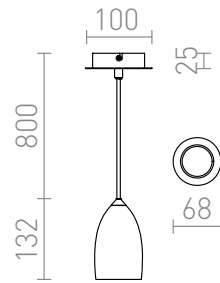

BABADES I

Pendent light with a shade and ceiling base in chrome or matte nickel. Supplied with a black textile cable.

RP EUR incl. VAT

R12081	BABADES I pendent chrome 230V GU10 35W	48,00
R12082	BABADES I pendent matt nickel 230V GU10 35W	48,00

3D model

80

0,4 manual

G11837