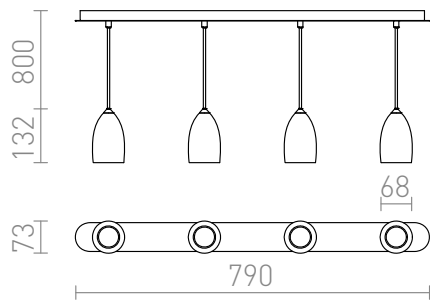

BABADES IV

Pendent light with a shade and ceiling base in chrome or matte nickel. Supplied with a black textile cable.

RP EUR incl. VAT

R12083	BABADES IV pendent chrome 230V GU10 4x35W	188,00
R12084	BABADES IV pendent matt nickel 230V GU10 4x35W	188,00

3D model

manual

G11837