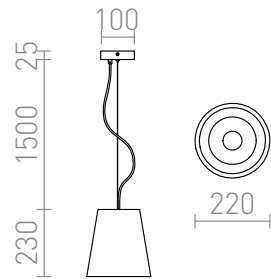

# BABU

Pendent light with a glass shade and chrome-plated ceiling base.  
Available in two colors.

RP EUR incl. VAT

<b>R11831</b>	BABU 22 pendent clear glass 230V E27 53W	<b>120,00</b>
<b>R11832</b>	BABU 22 pendent opal-colored glass 230V E27 53W	<b>120,00</b>

3D model

150

25

PDF manual

G13026