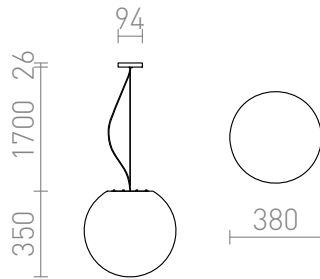

# BABYMOON 38

Opal-colored sphere of thermoplastic for energy efficient light sources, suitable for use in gardens. Can be installed as a pendent or placed on the ground. Includes a power cord of 170 cm.

RP EUR incl. VAT

**R10371**

BABYMOON 38 pendent or ground  
satinchromeated PE 230V E27 23W IP44

**178,00**

IP44

 3D model

 manual

G13029