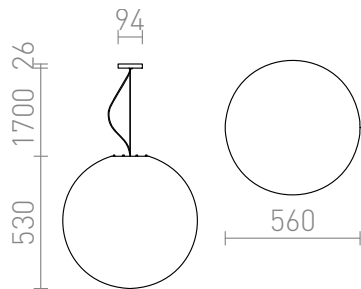

BABYMOON 56

Opal-colored sphere of thermoplastic for energy efficient light sources, suitable for use in gardens. Can be installed as a pendent or placed on the ground. Includes a power cord of 170 cm.

RP EUR incl. VAT

R10372

BABYMOON 56 pendent or ground
satinchromeated PE 230V E27 23W IP44

258,00

IP44

3D model

PDF manual

G13029