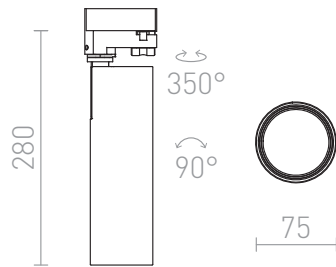

BAHIA

LED 28W 2700 lm Ra 80

High output spotlight for 3-circuit tracks with an integrated LED light source.

RP EUR incl. VAT

R12823	BAHIA for 3-circuit tracks white 230V LED 28W 38° 3000K	138,00
R12824	BAHIA for 3-circuit tracks black 230V LED 28W 38° 3000K	138,00

 3D model

 manual