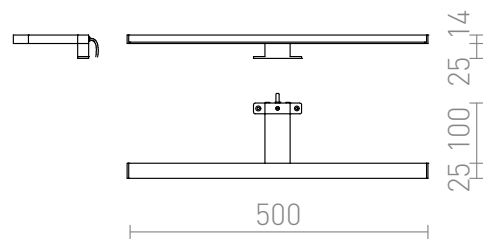

# BALEA 50

**LED 7W 370 lm Ra 80**

Linear bathroom light with built-in LED and an arm for installation on cabinets or shelves.

RP EUR incl. VAT

**R12400**

BALEA 500 for cabinets chrome 230V LED  
7W 120° IP44 3000K

**88,00**

IP44

120°

0,45

3D model

manual