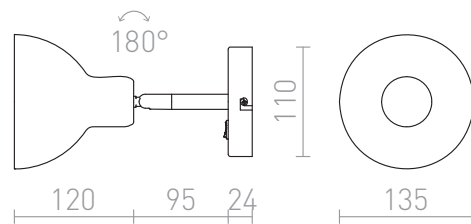

BAROQUE

Small wall lamp with a wide reflector shade and switch on the base, for use with E27 light sources.

RP EUR incl. VAT

R12986

BAROQUE wall black chrome 230V E27 28W

48,00

 3D model

 manual