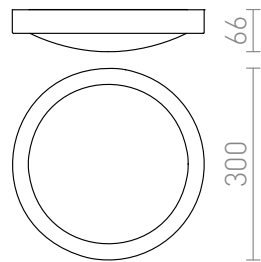

BARRY

Round bathroom light with a matte nickel frame for circular energy efficient fluorescent tubes.

RP EUR incl. VAT

R10576

BARRY ceiling matt nickel 230V 2GX13 22W
IP44

78,00

IP44

3D model