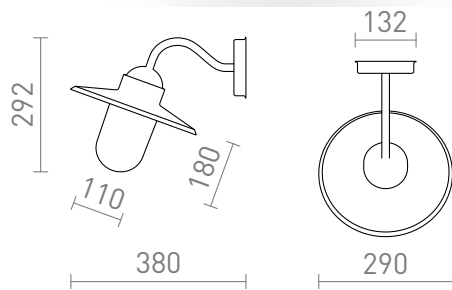

## BEACON

Outdoor wall light in retro-style with an E27 socket covered by a glass dome.

RP EUR incl. VAT

**R13614**

BEACON wall black textured glass 230V E27  
60W IP44

**58,00**

IP44

3D model