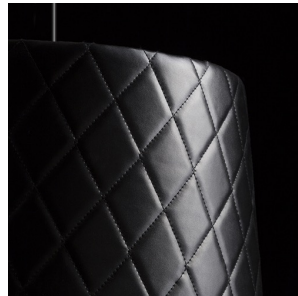

# BEAT 38

Solid quilted shade of imitation leather.

RP EUR incl. VAT

**R13281**

BEAT 38 pendent shade black max. 28W

**68,00**

 3D model

 manual