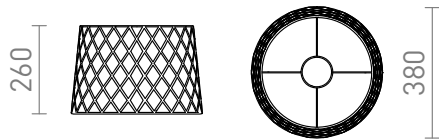

# BEAT 38

Solid quilted shade of imitation leather.

RP EUR incl. VAT

**R13281**

BEAT 38 pendent shade black max. 28W

**68,00**

 3D model

 manual