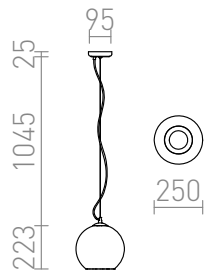

BEAU MONDE 25

Pendent light with a shade of hand-blown glass. The interesting appearance of the shade is achieved by a special method in which a thin layer of non-transparent metal is applied to the glass. The light is fitted for a E27 low-energy bulb. Small bubbles on the shade's surface

RP EUR INCL. VAT

R10517

BEAU MONDE 25 pendent copper-tinted
glass 230V E27 25W

120,00

3D model

manual

G13026