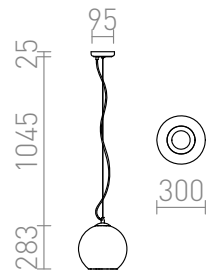

BEAU MONDE 30

Pendent light with a shade of hand-blown glass. The interesting appearance of the shade is achieved by a special method in which a thin layer of metal is applied to the glass. The surface of the shade becomes mirror-like while the light is turned off and partially

RP EUR incl. VAT

R10518

BEAU MONDE 30 pendent chrome-tinted glass 230V E27 25W

178,00

3D model

PDF manual

G13026