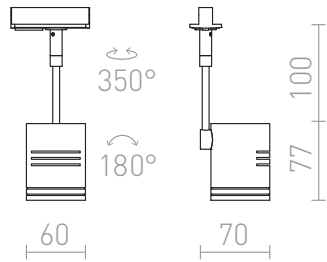

BEEBA I FOR 1-CIRCUIT TRACK

Luminaire for one-sided strip in three color variants.

RP EUR incl. VAT

R12308	BEEBA I for 1-circuit tracks white 230V GU10 35W	48,00
R12309	BEEBA I for 1-circuit tracks silver grey 230V GU10 35W	48,00
R12310	BEEBA I for 1-circuit tracks black 230V GU10 35W	48,00

 3D model

 manual

G11837