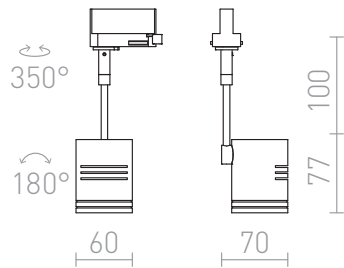

BEEBA I FOR 3-CIRCUIT TRACK

Luminaire for three-ring in three color variants.

RP EUR incl. VAT

R12305	BEEBA I for 3-circuit tracks white 230V GU10 35W	58,00
R12306	BEEBA I for 3-circuit tracks silver grey 230V GU10 35W	58,00
R12307	BEEBA I for 3-circuit tracks black 230V GU10 35W	58,00

 3D model

 manual

G11837