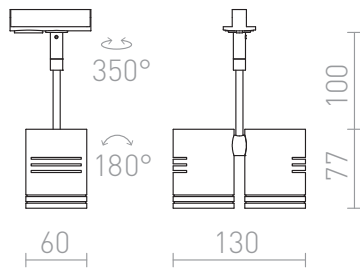

BEEBA II FOR 1-CIRCUIT TRACK

Luminaire for one-sided strip in three color variants.

RP EUR incl. VAT

R12314	BEEBA II for 1-circuit tracks white 230V GU10 2x35W	68,00
R12315	BEEBA II for 1-circuit tracks silver grey 230V GU10 2x35W	68,00
R12316	BEEBA II for 1-circuit tracks black 230V GU10 2x35W	68,00

 3D model

 manual