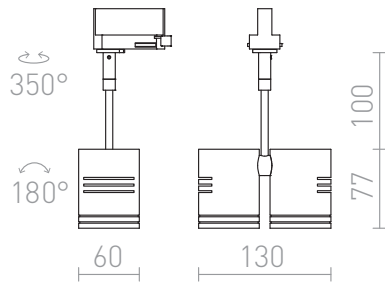

BEEBA II FOR 3-CIRCUIT TRACK

Luminaire for three-ring in three color variants.

RP EUR incl. VAT

R12311	BEEBA II for 3-circuit tracks white 230V GU10 2x35W	78,00
R12312	BEEBA II for 3-circuit tracks silver grey 230V GU10 2x35W	78,00
R12313	BEEBA II for 3-circuit tracks black 230V GU10 2x35W	78,00

 3D model

 manual

G11837