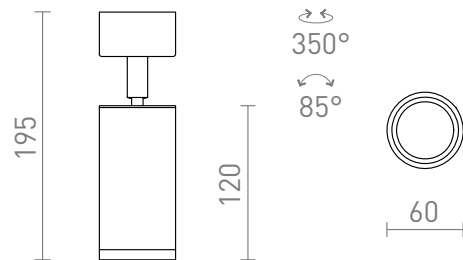

# BELENOS CEILING

Minimalistic cylindrical spotlight for GU10 light sources on a round base. Springs attached to the socket enable the use of light sources of various lengths.

RP EUR incl. VAT

---

<b>R13363</b>	BELENOS ceiling white 230V LED GU10 9W	<b>35,00</b>
---------------	--	--------------

---

<b>R13364</b>	BELENOS ceiling black 230V LED GU10 9W	<b>35,00</b>
---------------	--	--------------

---

3D model

85°

0,41

PDF manual

G11841