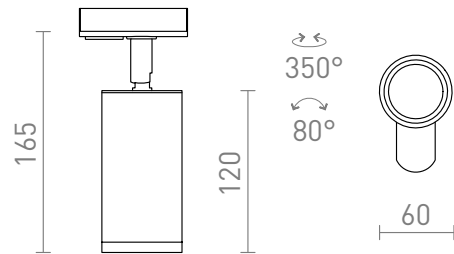

# BELENOS FOR 1-CIRCUIT TRACKS

Minimalistic cylindrical spotlight with a GU10 socket for 1-circuit tracks. Springs attached to the socket enable the use of light sources of various lengths.

RP EUR incl. VAT

<b>R13367</b>	BELENOS for 1-circuit tracks white 230V LED GU10 9W	<b>48,00</b>
<b>R13369</b>	BELENOS for 1-circuit tracks black 230V LED GU10 9W	<b>48,00</b>

 3D model

 manual