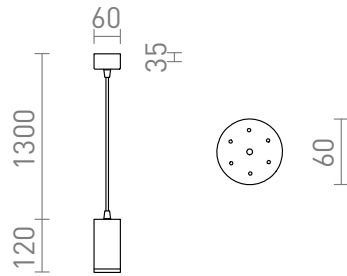

# BELENOS PENDENT

Minimalistic cylindrical pendant lamp for GU10 light sources on a round base. Springs attached to the socket enable the use of light sources of various lengths.

RP EUR incl. VAT

<b>R13365</b>	BELENOS pendent white 230V LED GU10 9W	<b>35,00</b>
<b>R13366</b>	BELENOS pendent black 230V LED GU10 9W	<b>35,00</b>

 3D model

 manual

G11841