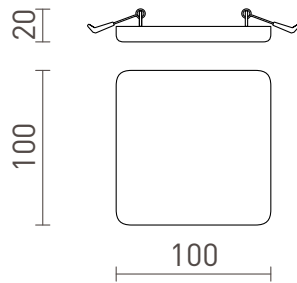

LED 6W 645 lm Ra 80

Recessed frameless light. Slightly convex frosted acrylic diffuser.
Suitable in wet environments.

RP EUR incl. VAT

R13521

BELI SQ 10 recessed frosted acrylic 230V LED
6W IP65 3000K

26,00

IP65