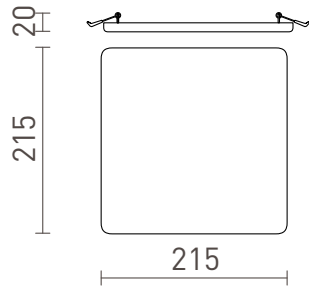

LED 24W 2299 lm Ra 80

Recessed frameless light. Slightly convex frosted acrylic diffuser.
Suitable in wet environments.

RP EUR incl. VAT

R13522

BELI SQ 21 recessed frosted acrylic 230V LED
24W IP65 3000K

58,00

IP65