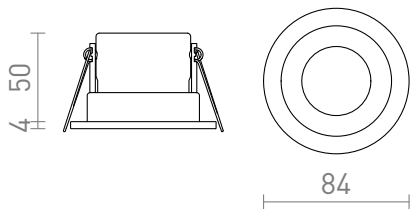

BELLA LED

LED 11W 940 lm Ra 80

Recessed bathroom spotlight for plaster ceilings with a recessed LED light source.

RP EUR incl. VAT

R13602

BELLA LED recessed white 230V LED 11W
IP65 3000K

58,00

IP65