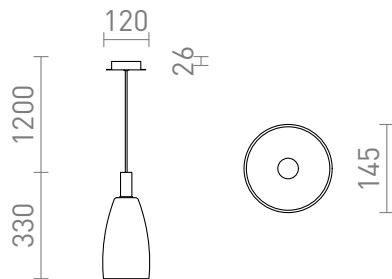

NEW

BELLINI E14

Glass pendent with lacquered details and an E14 socket for LED light sources.

RP EUR incl. VAT

R13658

BELLINI L E14 pendent white clear glass 230V
E14 15W

129,00

 3D model