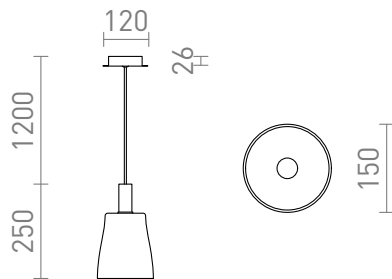

NEW

BELLINI LED

LED 5W 475 lm Ra 80

LED pendent of glass in modern style, suitable for installation over bars or kitchen islands.

RP EUR incl. VAT

R13652

BELLINI M LED pendent black smoke-colored glass 230V LED 5W 30° 3000K

138,00

3D model

140

30°

1,4

manual