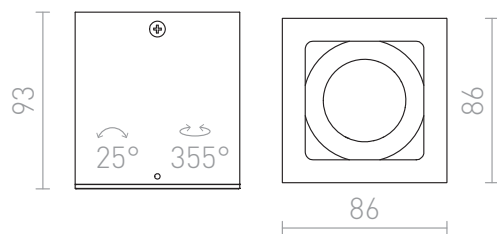

BERIT

Angular aluminum recessed luminaire with recessed GU10 dichroic bulb.

RP EUR incl. VAT

R10119

BERIT I aluminum 230V GU10 50W

68,00

3D model

25°