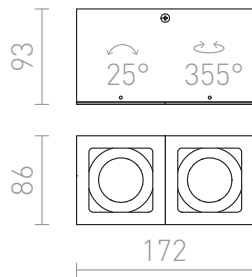

BERIT II

Angular aluminum lamp with recessed dichroic bulbs. Tilting in two axes.

RP EUR incl. VAT

R10120

BERIT II aluminum 230V GU10 2x50W

88,00

3D model

manual