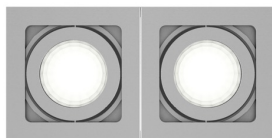

BERIT II

Angular aluminum lamp with recessed dichroic bulbs. Tilting in two axes.

RP EUR incl. VAT

R10120

BERIT II aluminum 230V GU10 2x50W

88,00

3D model

manual