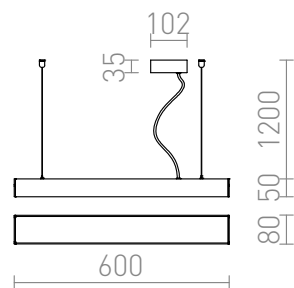

# BERLINO

LED 24W 1680 lm Ra 80

Linear pendent light with LED technology and a diffuser of frosted acrylic.

RP EUR incl. VAT

**R10637**

BERLINO pendent black 230V LED 24W  
3000K

**158,00**

 3D model