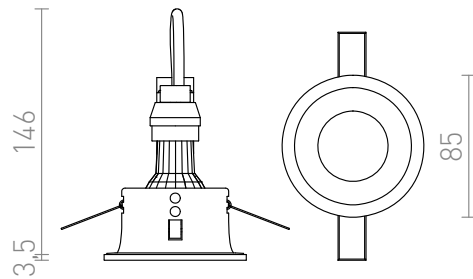

# BERMUDA

Recessed round bathroom fixture for light sources with GU10 fitting.  
Only for drywalls.

RP EUR incl. VAT

<b>R12749</b>	BERMUDA recessed white 230V GU10 35W IP65	<b>16,50</b>
<b>R13604</b>	BERMUDA recessed black 230V GU10 35W IP65	<b>16,50</b>

# IP65

3D model

manual

G11841