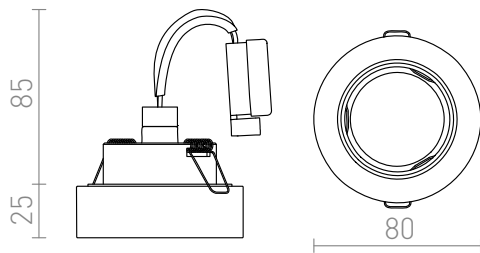

# BIANCA R

Round glass spotlight opal-colored.

RP EUR incl. VAT

<b>R10303</b>	BIANCA R recessed opal-colored glass 230V GU10 50W	<b>32,00</b>
<b>R10305</b>	BIANCA R recessed satinated glass 230V GU10 50W	<b>38,00</b>

3D model

manual

6,2

0,24

G11841