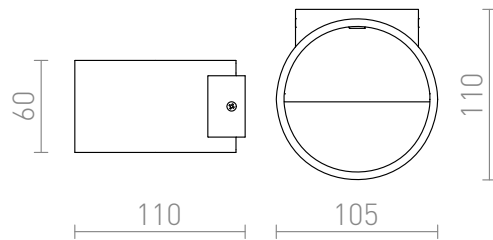

# BIARITZ

**LED 5W 780 lm Ra 80**

Rounded wall light with integrated LED for UP/DOWN illumination.

RP EUR incl. VAT

**R12606**

BIARITZ wall white 230V LED 5W 3000K

**48,00**

 3D model