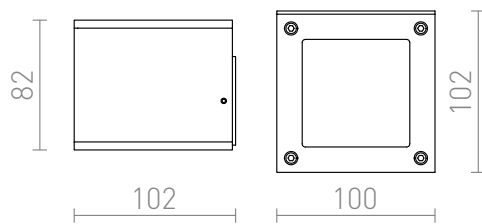

# BIBI

Aluminum wall light with clear glass cover for unidirectional illumination. Light sources with a maximum height of 24 mm only.

RP EUR incl. VAT

**R10176**

BIBI wall aluminum 230V GX53 7W

**48,00**

 3D model