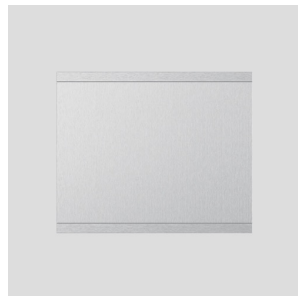

# BIBI

Aluminum wall light with clear glass cover for unidirectional illumination. Light sources with a maximum height of 24 mm only.

RP EUR incl. VAT

**R10176**

BIBI wall aluminum 230V GX53 7W

**48,00**

 3D model