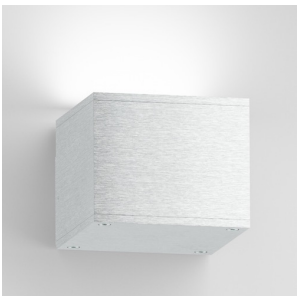

# BIBI

Aluminum wall light with clear glass cover for unidirectional illumination. Light sources with a maximum height of 24 mm only.

RP EUR incl. VAT

**R10176**

BIBI wall aluminum 230V GX53 7W

**48,00**

 3D model