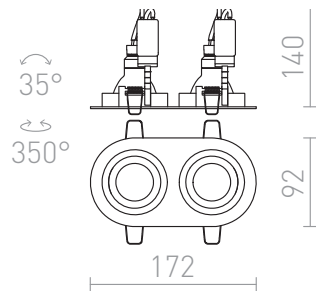

BIZZ II

Recessed spotlight of aluminum for two directional light source. Only for use in plasterboards.

RP EUR incl. VAT

R10189

BIZZ II directional brushed aluminum 12V
GU5,3 2x50W

22,00

3D model

manual

G12233