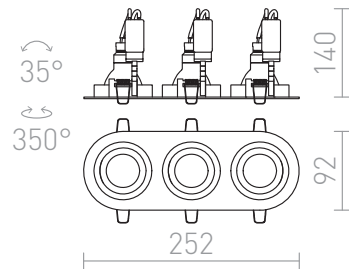

# BIZZ III

Recessed spotlight of aluminum for three directional light source.  
Only for use in plasterboards.

RP EUR incl. VAT

**R10210**

BIZZ III directional brushed aluminum 12V  
GU5,3 3x50W

**22,00**

3D model