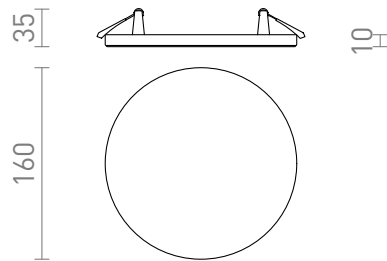

LED 12W 1200 lm Ra 80

Round LED light for installation into ceilings with low recess depth. The frame and design of this product is very similar to the LARISA range and is therefore a suitable match. On account of the installation springs being adjustable, the light can be installed into pre-existing

RP EUR incl. VAT

R13584	BJORK R 16 recessed white 230V LED 12W 3000K	29,00
R13585	BJORK R 16 recessed black 230V LED 12W 3000K	29,00