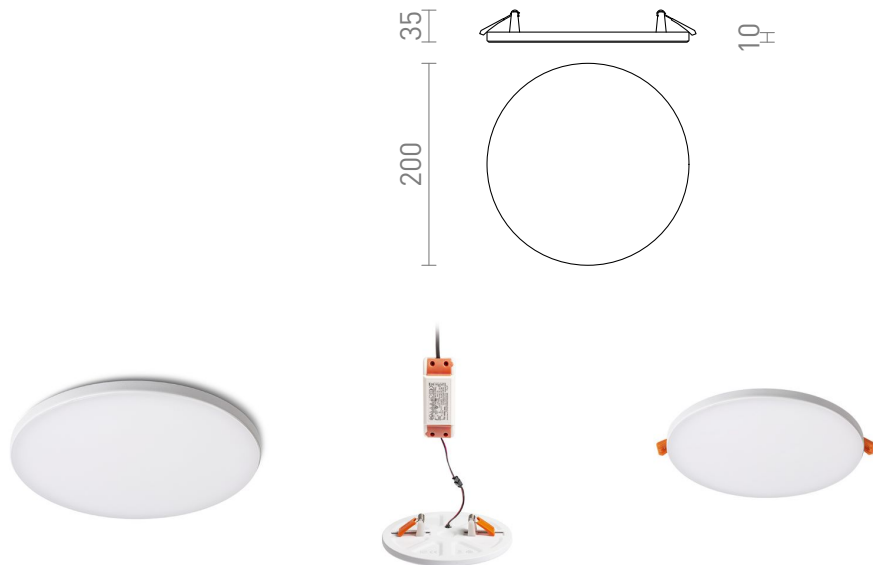

NEW

BJORK R 20

LED 18W 1800 lm Ra 80

Round LED light for installation into ceilings with low recess depth. The frame and design of this product is very similar to the LARISA range and is therefore a suitable match. On account of the installation springs being adjustable, the light can be installed into pre-existing ceiling.

R13586	BJORK R 20 recessed white 230V LED 18W 3000K	48,00
R13587	BJORK R 20 recessed black 230V LED 18W 3000K	48,00

3D model

manual

6 - 18

RPEUR incl. VAT