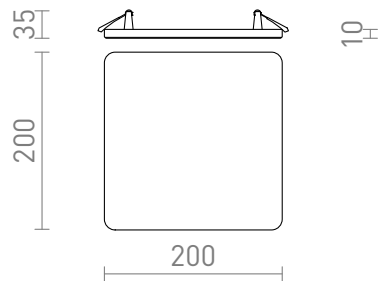

3D model

manual

6 - 18

0,447