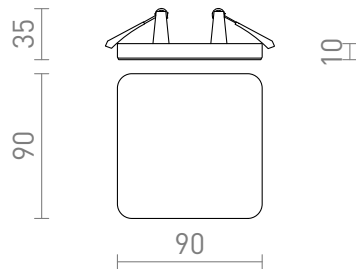

LED 6W 640 lm Ra 80

Square LED light for installation into ceilings with low recess depth. The frame and design of this product is very similar to the LARISA range and is therefore a suitable match.

RP EUR incl. VAT

R13588	BJORK SQ 9 recessed white 230V LED 6W 3000K	22,00
R13589	BJORK SQ 9 recessed black 230V LED 6W 3000K	22,00