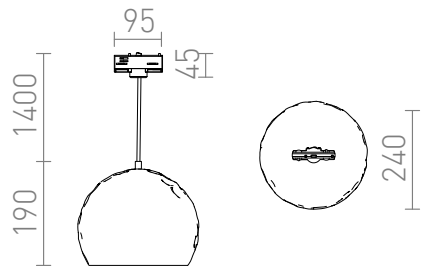

BLONDIE FOR 3-CIRCUIT TRACKS

Pendent lamp with a dented metal shade. The outside of the shade is copper-colored and the inside is white-lacquered. Supplied with a black PVC-cable with adapter for 3-circuit tracks.

RP EUR incl. VAT

R13218

BLONDIE 25 for 3-circuit tracks copper 230V
E27 42W

198,00

 3D model

 manual

G13461