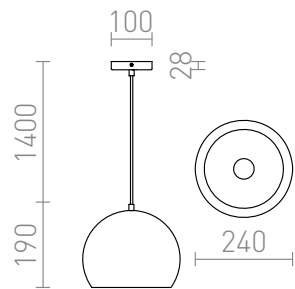

BLONDIE

Pendent lamp with a dented metal shade. The outside of the shade is copper-colored and the inside is white-lacquered. Supplied with a black PVC-cable and matching copper-colored ceiling cover.

RP EUR incl. VAT

R12057

BLONDIE 25 pendent copper 230V E27 42W

120,00

3D model

140

1,79

PDF manual

G13461