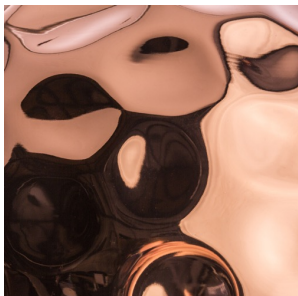

BLONDIE

Pendent lamp with a dented metal shade. The outside of the shade is copper-colored and the inside is white-lacquered. Supplied with a black PVC-cable and matching copper-colored ceiling cover.

RP EUR incl. VAT

R12057

BLONDIE 25 pendent copper 230V E27 42W

120,00

3D model

140

1,79

PDF manual

G13461