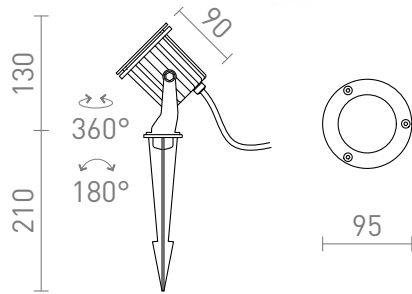

NEW

BLUESTAR

Outdoor spotlight of aluminium on spike, with a GU10 socket and a stainless front plate. Including a 1m lead cable without plug!

RP EUR incl. VAT

R13630

BLUESTAR on spike anthracite grey 230V
GU10 35W IP65

58,00

IP65

 3D model

 manual

G11841