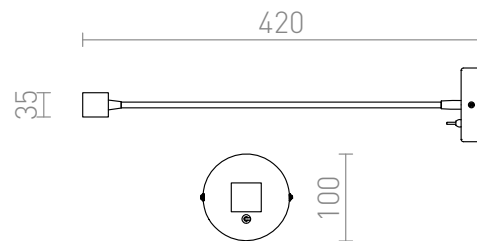

BOB

LED 3W 180 lm Ra 80

Wall-mounted spotlight with integrated LED on gooseneck and with a toggle switch located on the base.

RP EUR incl. VAT

R10538

BOB on a goose neck chrome 230V/500mA
LED 3W 45° 3000K

120,00