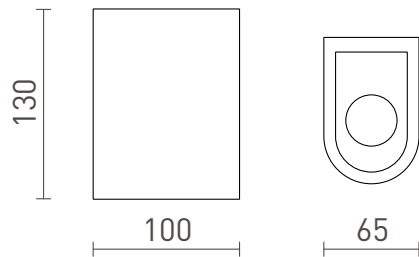

0,78

3D model

manual