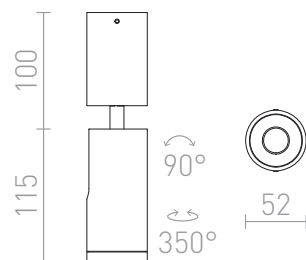

# BOGARD CEILING

**LED 5W 350 lm Ra 80**

Directional, tube shaped spotlight with integrated LED.

RP EUR incl. VAT

<b>R12497</b>	BOGARD ceiling matt black 230V LED 5W 40° 3000K	<b>68,00</b>
<b>R12498</b>	BOGARD ceiling matt nickel 230V LED 5W 40° 3000K	<b>78,00</b>

3D model

manual

.ies data