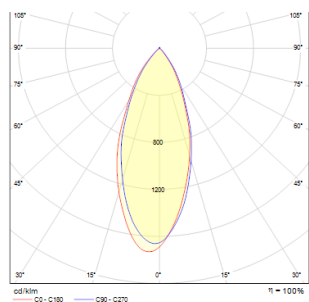

# BOGARD CEILING

**LED 5W 350 lm Ra 80**

Directional, tube shaped spotlight with integrated LED.

RP EUR incl. VAT

<b>R12497</b>	BOGARD ceiling matt black 230V LED 5W 40° 3000K	<b>68,00</b>
<b>R12498</b>	BOGARD ceiling matt nickel 230V LED 5W 40° 3000K	<b>78,00</b>