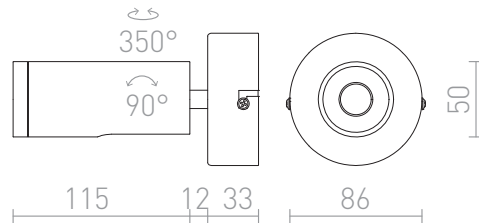

# BOGARD I

LED 5W 350 lm Ra 80

Wall-mounted directional spotlight with integrated LED.

RP EUR incl. VAT

<b>R12501</b>	BOGARD I wall matt black 230V LED 5W 40° 3000K	<b>58,00</b>
<b>R12502</b>	BOGARD I wall matt nickel 230V LED 5W 40° 3000K	<b>58,00</b>