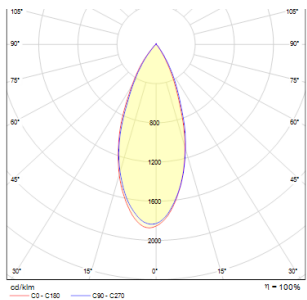

# BOGARD I

LED 5W 350 lm Ra 80

Wall-mounted directional spotlight with integrated LED.

RP EUR incl. VAT

<b>R12501</b>	BOGARD I wall matt black 230V LED 5W 40° 3000K	<b>58,00</b>
<b>R12502</b>	BOGARD I wall matt nickel 230V LED 5W 40° 3000K	<b>58,00</b>